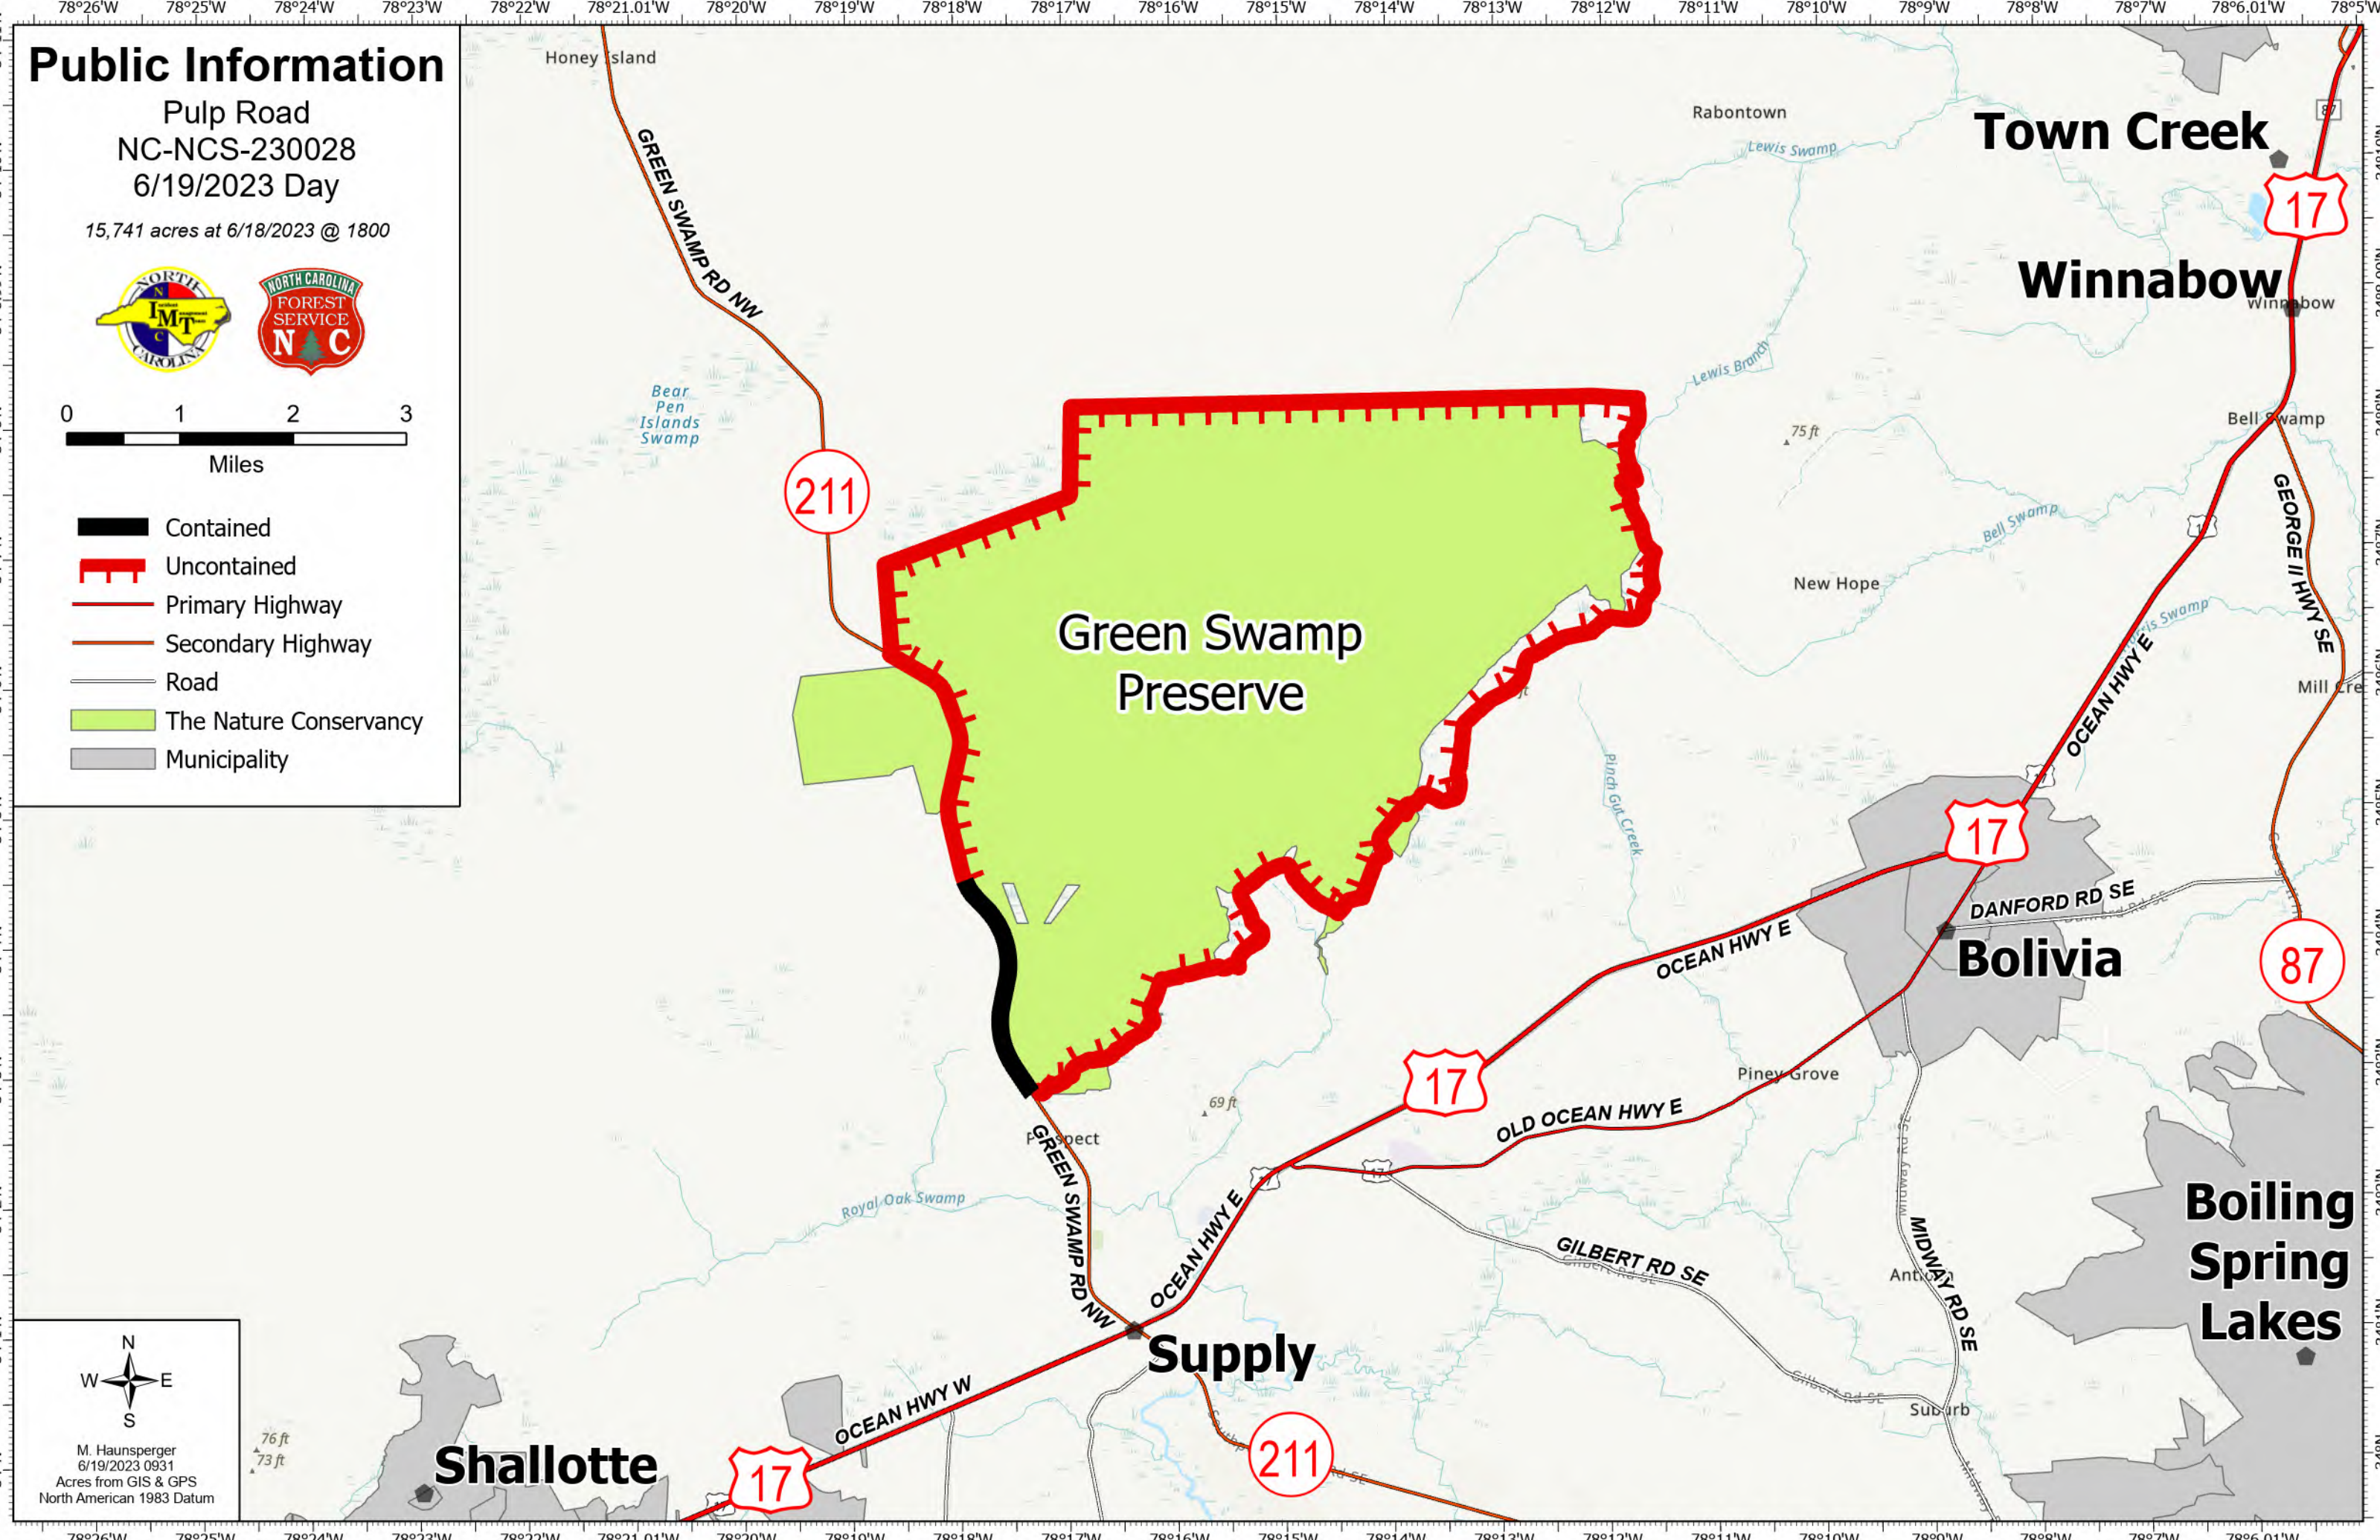

# Public Information

Pulp Road  
NC-NCS-230028  
6/19/2023 Day

15,741 acres at 6/18/2023 @ 1800

- Contained
- Uncontained
- Primary Highway
- Secondary Highway
- Road
- The Nature Conservancy
- Municipality

M. Haunsperger  
6/19/2023 0931  
Acres from GIS & GPS  
North American 1983 Datum